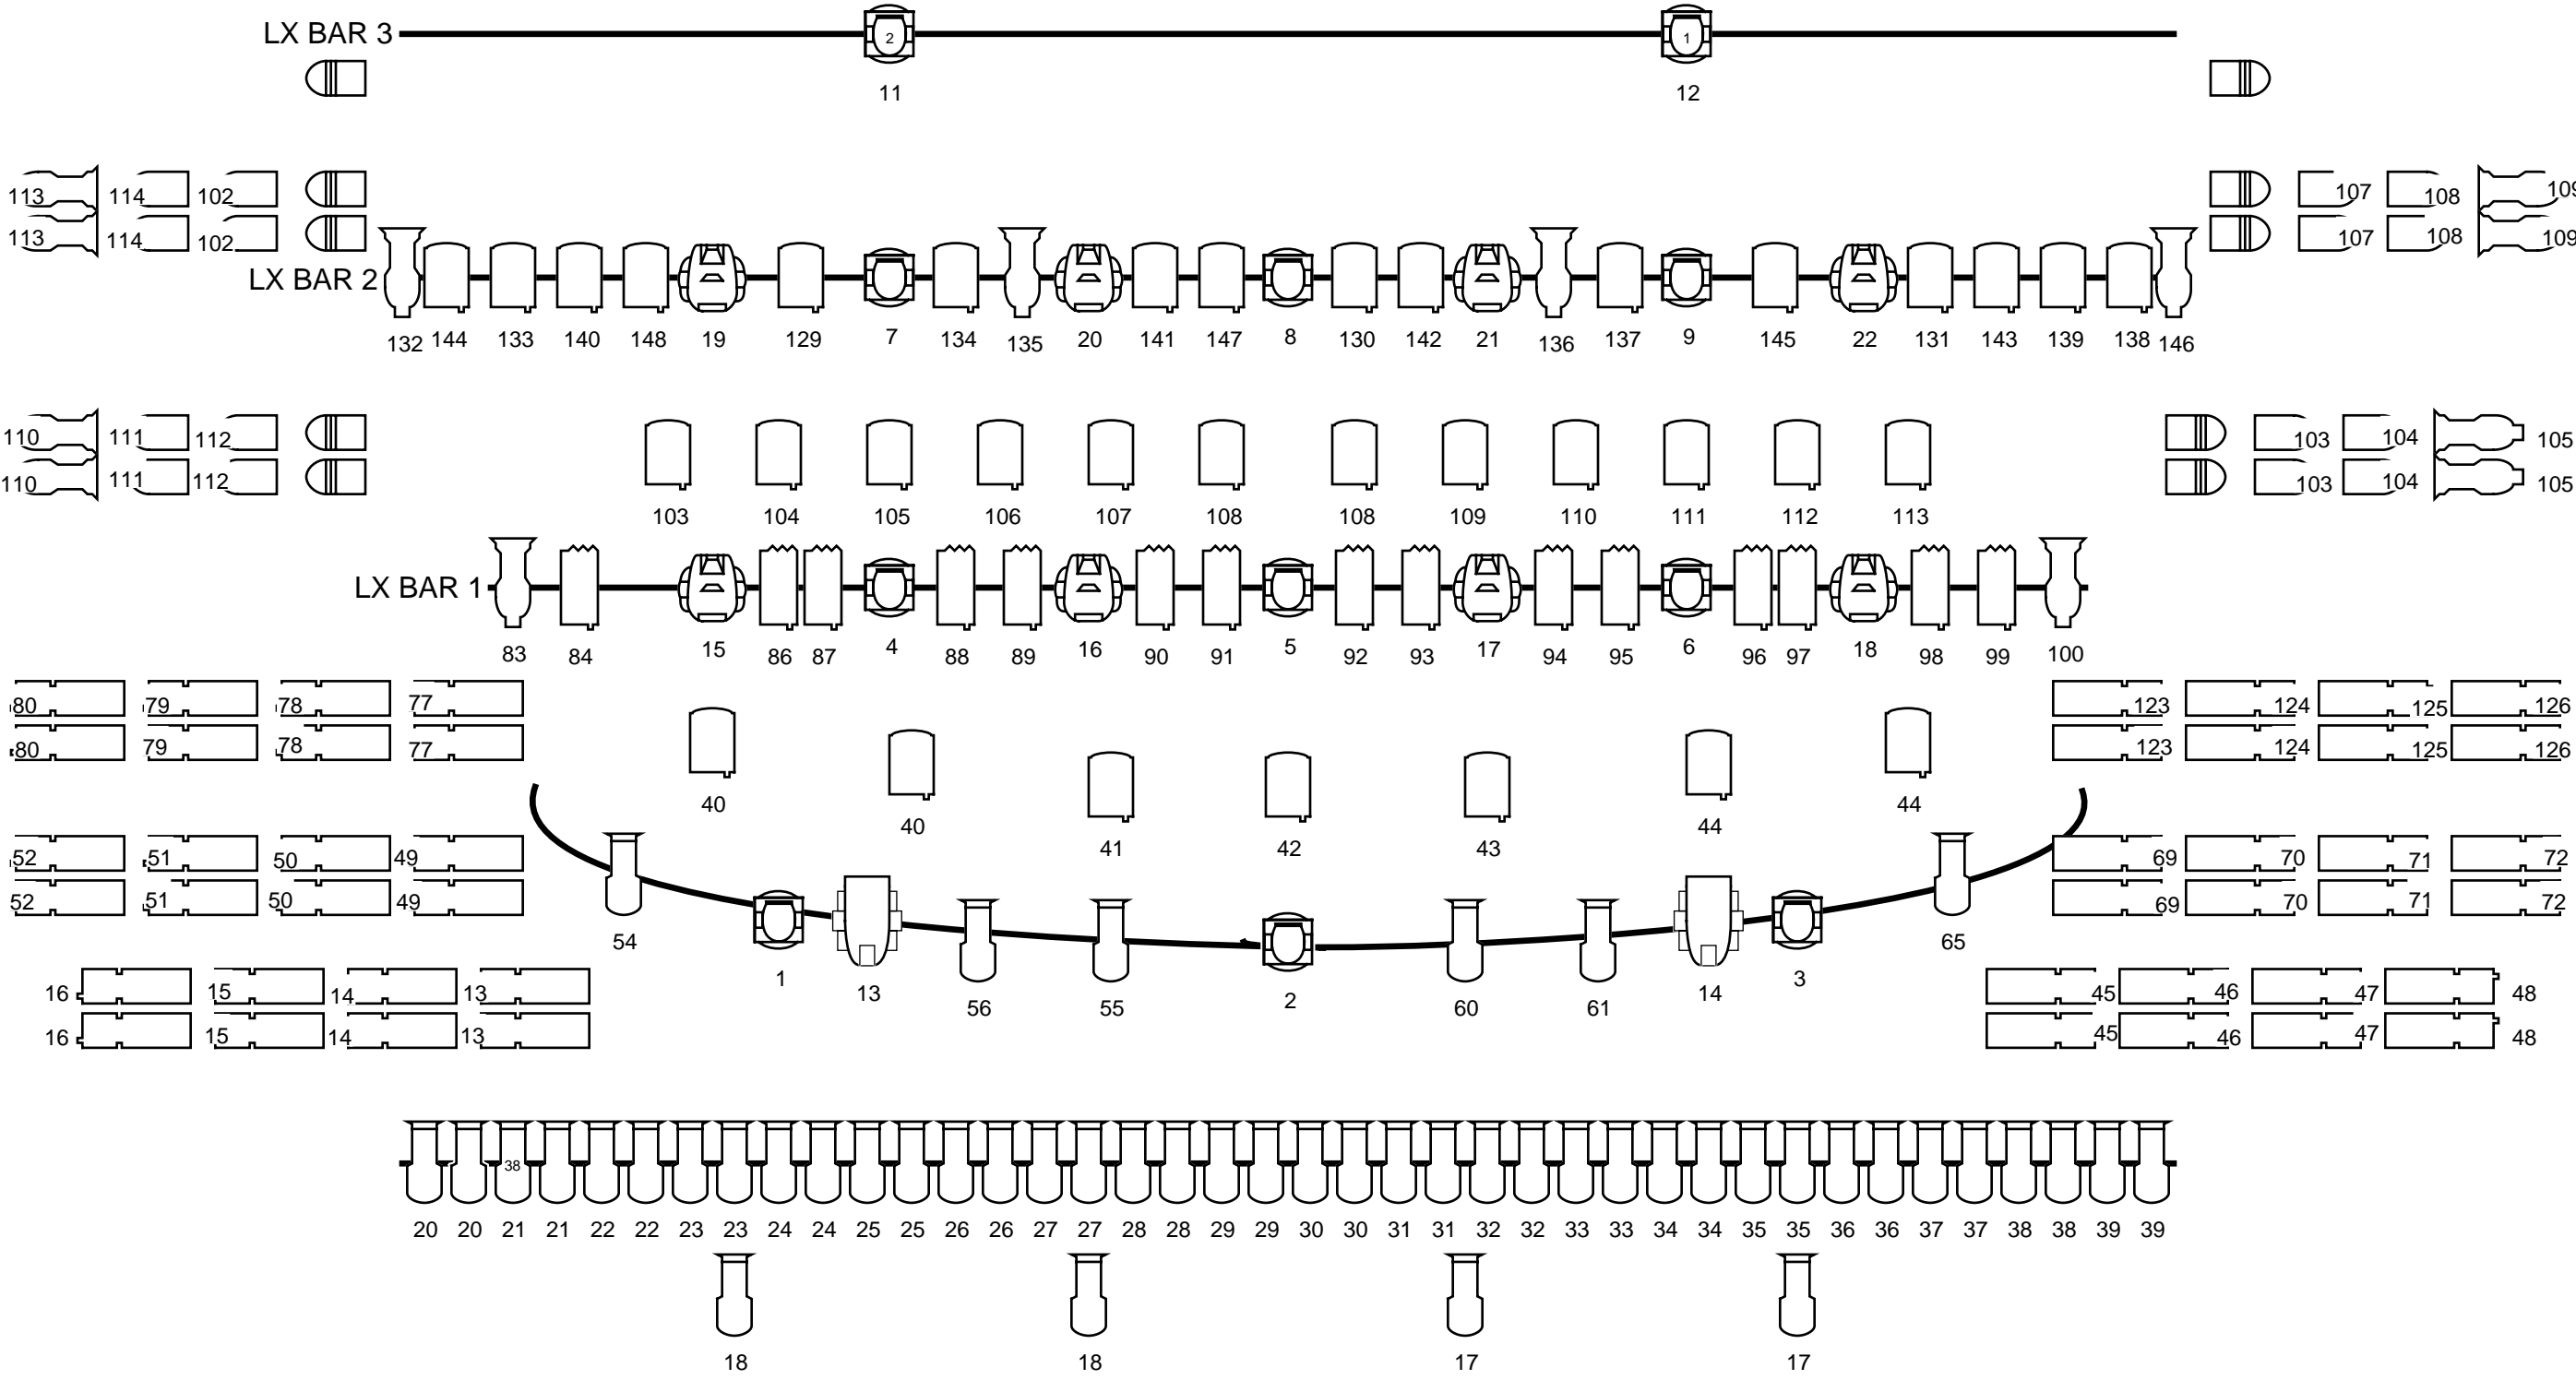

<b>ARENA Plot</b>	
Venue:	
Designer:	
9/29/21	

**Key**

	pacific profile		ACQPR 300
	1K FRESNEL		ROBE 300
	LED Par64		LED FLOOD
	ROBE SPOTS		

# Light Plot

VENUE: DRAMA THEATRE

2/7/23

# SYMBOL KEYS DRAMA LX PLAN

Key			
	FRESNEL 1K		LED Par64
	Pacific 800W		ROBE BMFL B
	ADB P 1K		MAC 550 SPOT
	PC 2K		ROBE 600 WASH

### Symbol key

-  1kW Moleparcan, LED Par 64 RGBW (69)
-  Theater Fresnel (20)
-  Robin 600 LEDWash (20)
-  Mini P 20W Profile (16)
-  Robin MMX Spot (12)
-  MAC Quantum Profile (9)
-  Profile Zoom (8)
-  Profile Zoom (1)