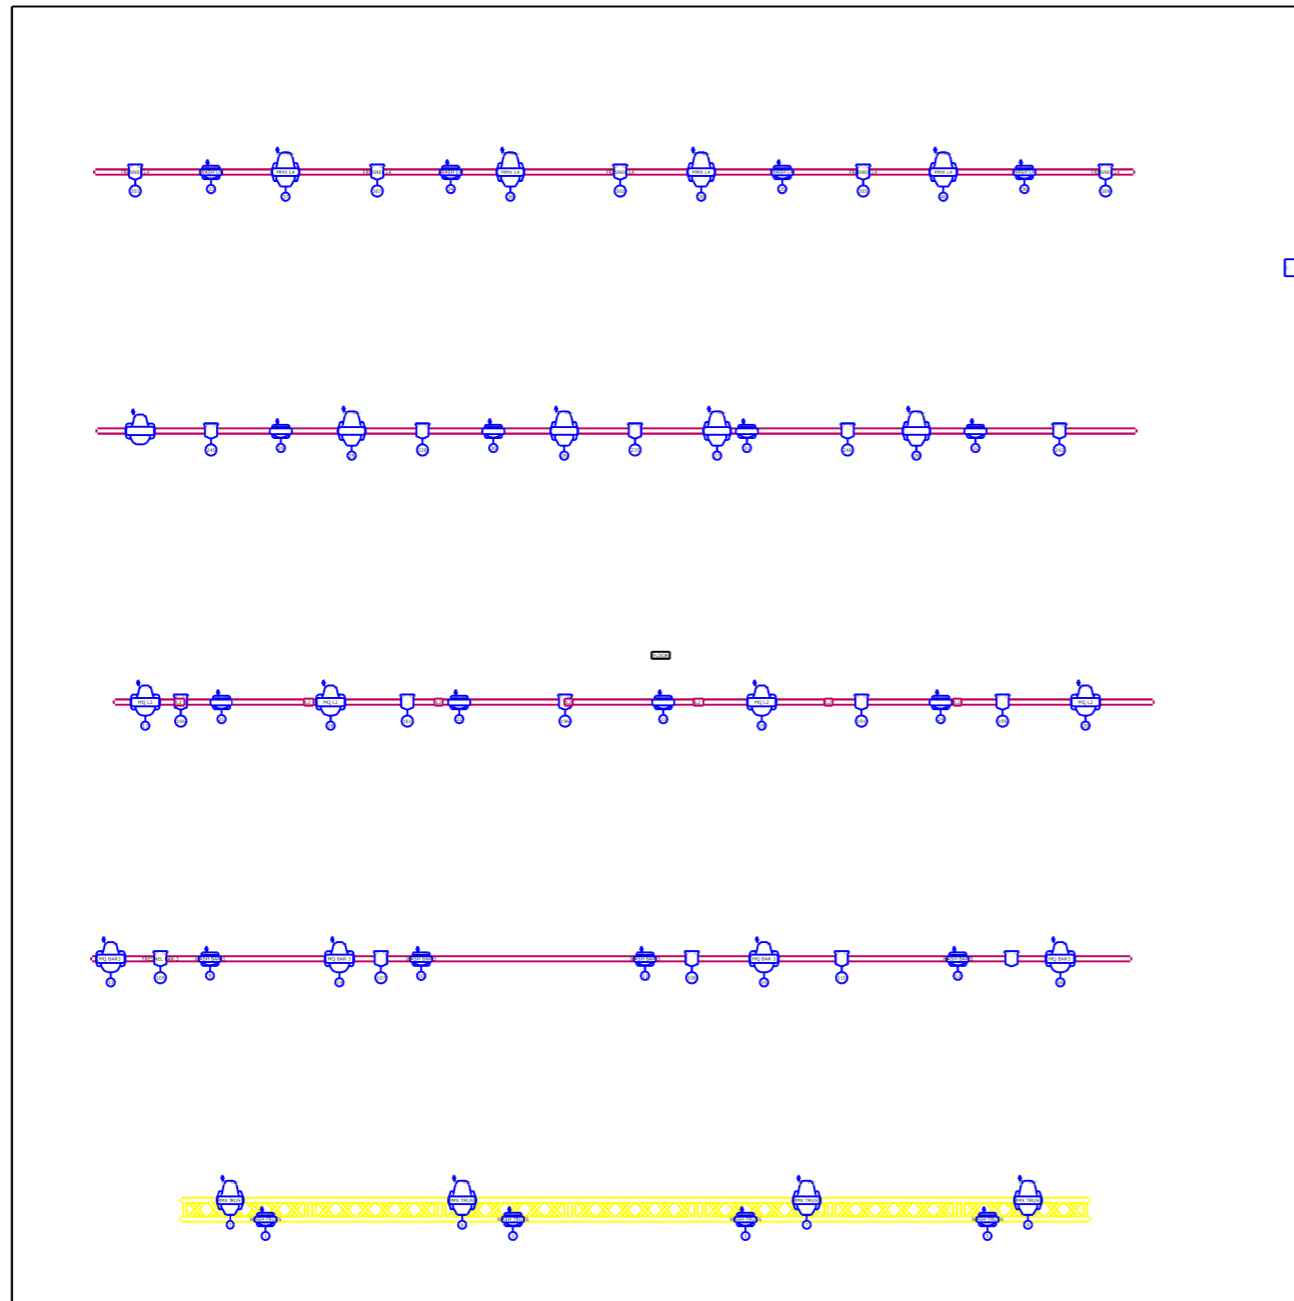

<b>ARENA Plot</b>	
Venue:	
Designer:	
9/29/21	

**Key**

	pacific profile		ACQPR 300
	1K FRESNEL		ROBE 300
	LED Par64		LED FLOOD
	ROBE SPOTS		

# Light Plot

VENUE: DRAMA THEATRE

2/7/23

### Symbol key

-  1kW Moleparcan, LED Par 64 RGBW (69)
-  Theater Fresnel (20)
-  Robin 600 LEDWash (20)
-  Mini P 20W Profile (16)
-  Robin MMX Spot (12)
-  MAC Quantum Profile (9)
-  Profile Zoom (8)
-  Profile Zoom (1)

Project		DEAN'S CONCERT
Project location		
THE SOUTH AFRICAN STATE THEATRE		
Project date		08/09/2025 - 15/09/2025
Drawing author	SANDRA RATHOGWA	Drawing version 2
Lighting designer		
WANDILE MGCODO		