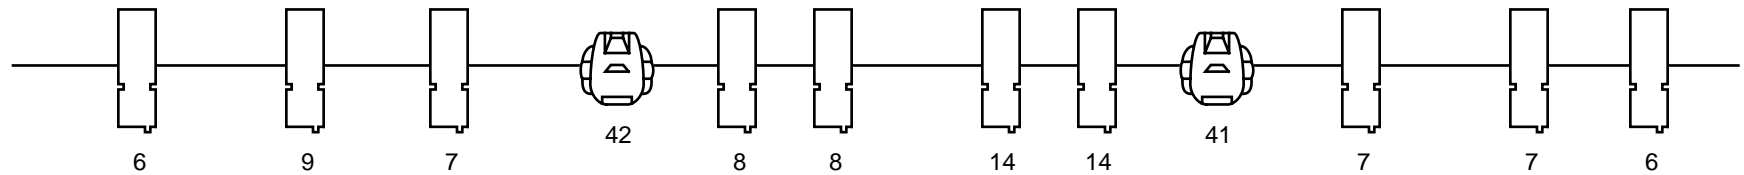

	<h1>M ALOMBO Plot</h1>
Venue:	
Designer:	
11/18/21	

<h2>Key</h2>  <p>Channel</p>	 <span>ADB PROFILE</span>	 <span>ROBE 300</span>
	 <span>ADB FRESNEL 1K</span>	
	 <span>LED Par64</span>	
	 <span>AXCOR 300 SPOT</span>	