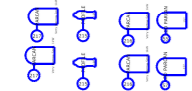

Symbol key

- 1kW Moleparcan, LED Par 64 RGBW (69)
- Theater Fresnel (20)
- Robin 600 LEDWash (20)
- Mini P 20W Profile (16)
- Robin MMX Spot (12)
- MAC Quantum Profile (9)
- Profile Zoom (8)
- Profile Zoom (1)

Project		DEAN'S CONCERT
Project location		
THE SOUTH AFRICAN STATE THEATRE		
Project date		08/09/2025 - 15/09/2025
Drawing author	SANDRA RATHOGWA	Drawing version 2
Lighting designer		
WANDILE MGCODO