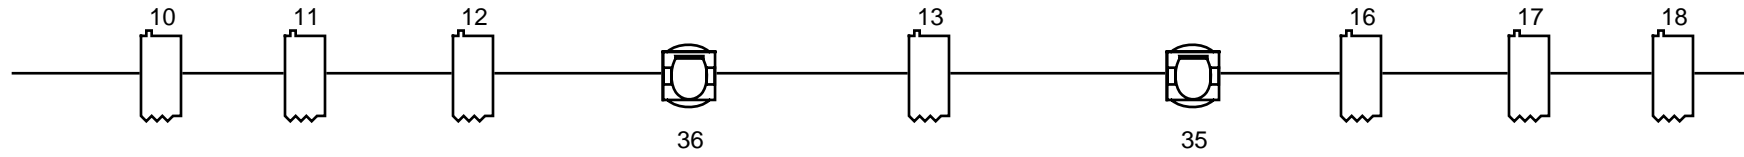

	<h1>M ALOMBO Plot</h1>
Venue:	
Designer:	
11/18/21	

<h2>Key</h2>  <p>Channel</p>	 <span>ADB PROFILE</span>	 <span>ROBE 300</span>
	 <span>ADB FRESNEL 1K</span>	
	 <span>LED Par64</span>	
	 <span>AXCOR 300 SPOT</span>	