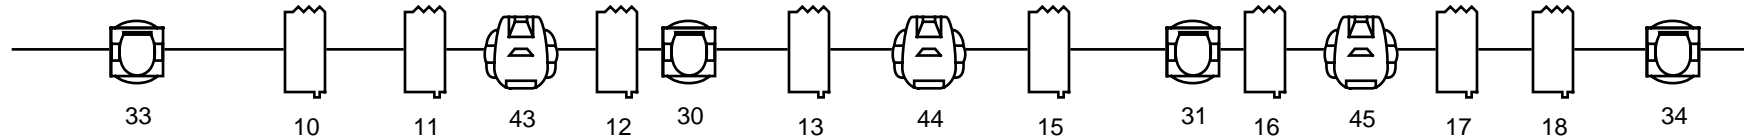

	<h1>M ALOMBO Plot</h1>
Venue:	
Designer:	
11/18/21	

<h2>Key</h2>  <p>Channel</p>	 <span>ADB PROFILE</span>	 <span>ROBE 300</span>
	 <span>ADB FRESNEL 1K</span>	
	 <span>LED Par64</span>	
	 <span>AXCOR 300 SPOT</span>	