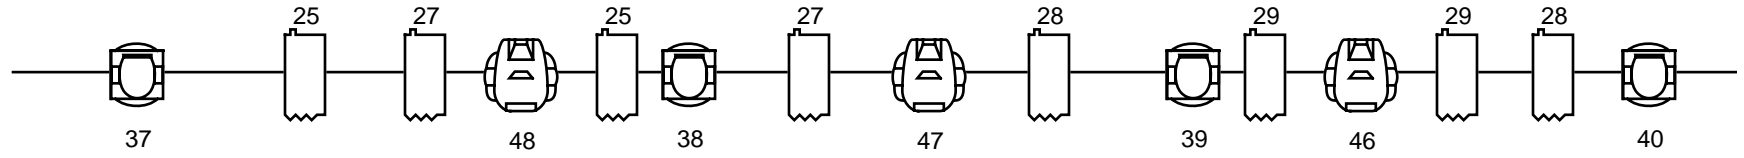

	<h1>M ALOMBO Plot</h1>
Venue:	
Designer:	
11/18/21	

<h2>Key</h2>  <p>Channel</p>	 <span>ADB PROFILE</span>	 <span>ROBE 300</span>
	 <span>ADB FRESNEL 1K</span>	
	 <span>LED Par64</span>	
	 <span>AXCOR 300 SPOT</span>	