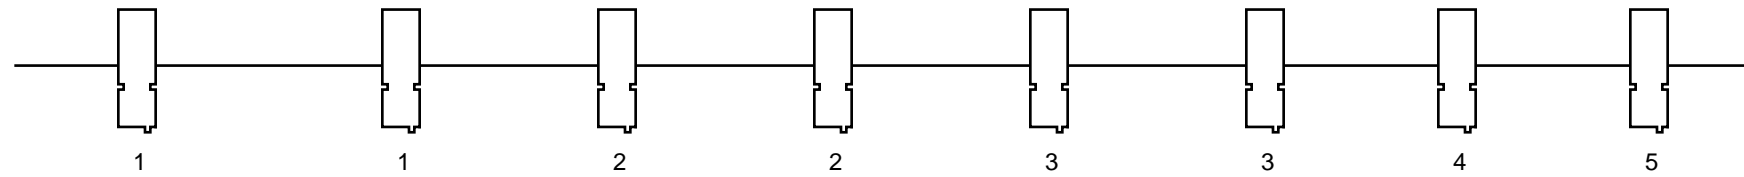

	<h1>M ALOMBO Plot</h1>
Venue:	
Designer:	
11/18/21	

<h2>Key</h2>  <p>Channel</p>	 <span>ADB PROFILE</span>	 <span>ROBE 300</span>
	 <span>ADB FRESNEL 1K</span>	
	 <span>LED Par64</span>	
	 <span>AXCOR 300 SPOT</span>	