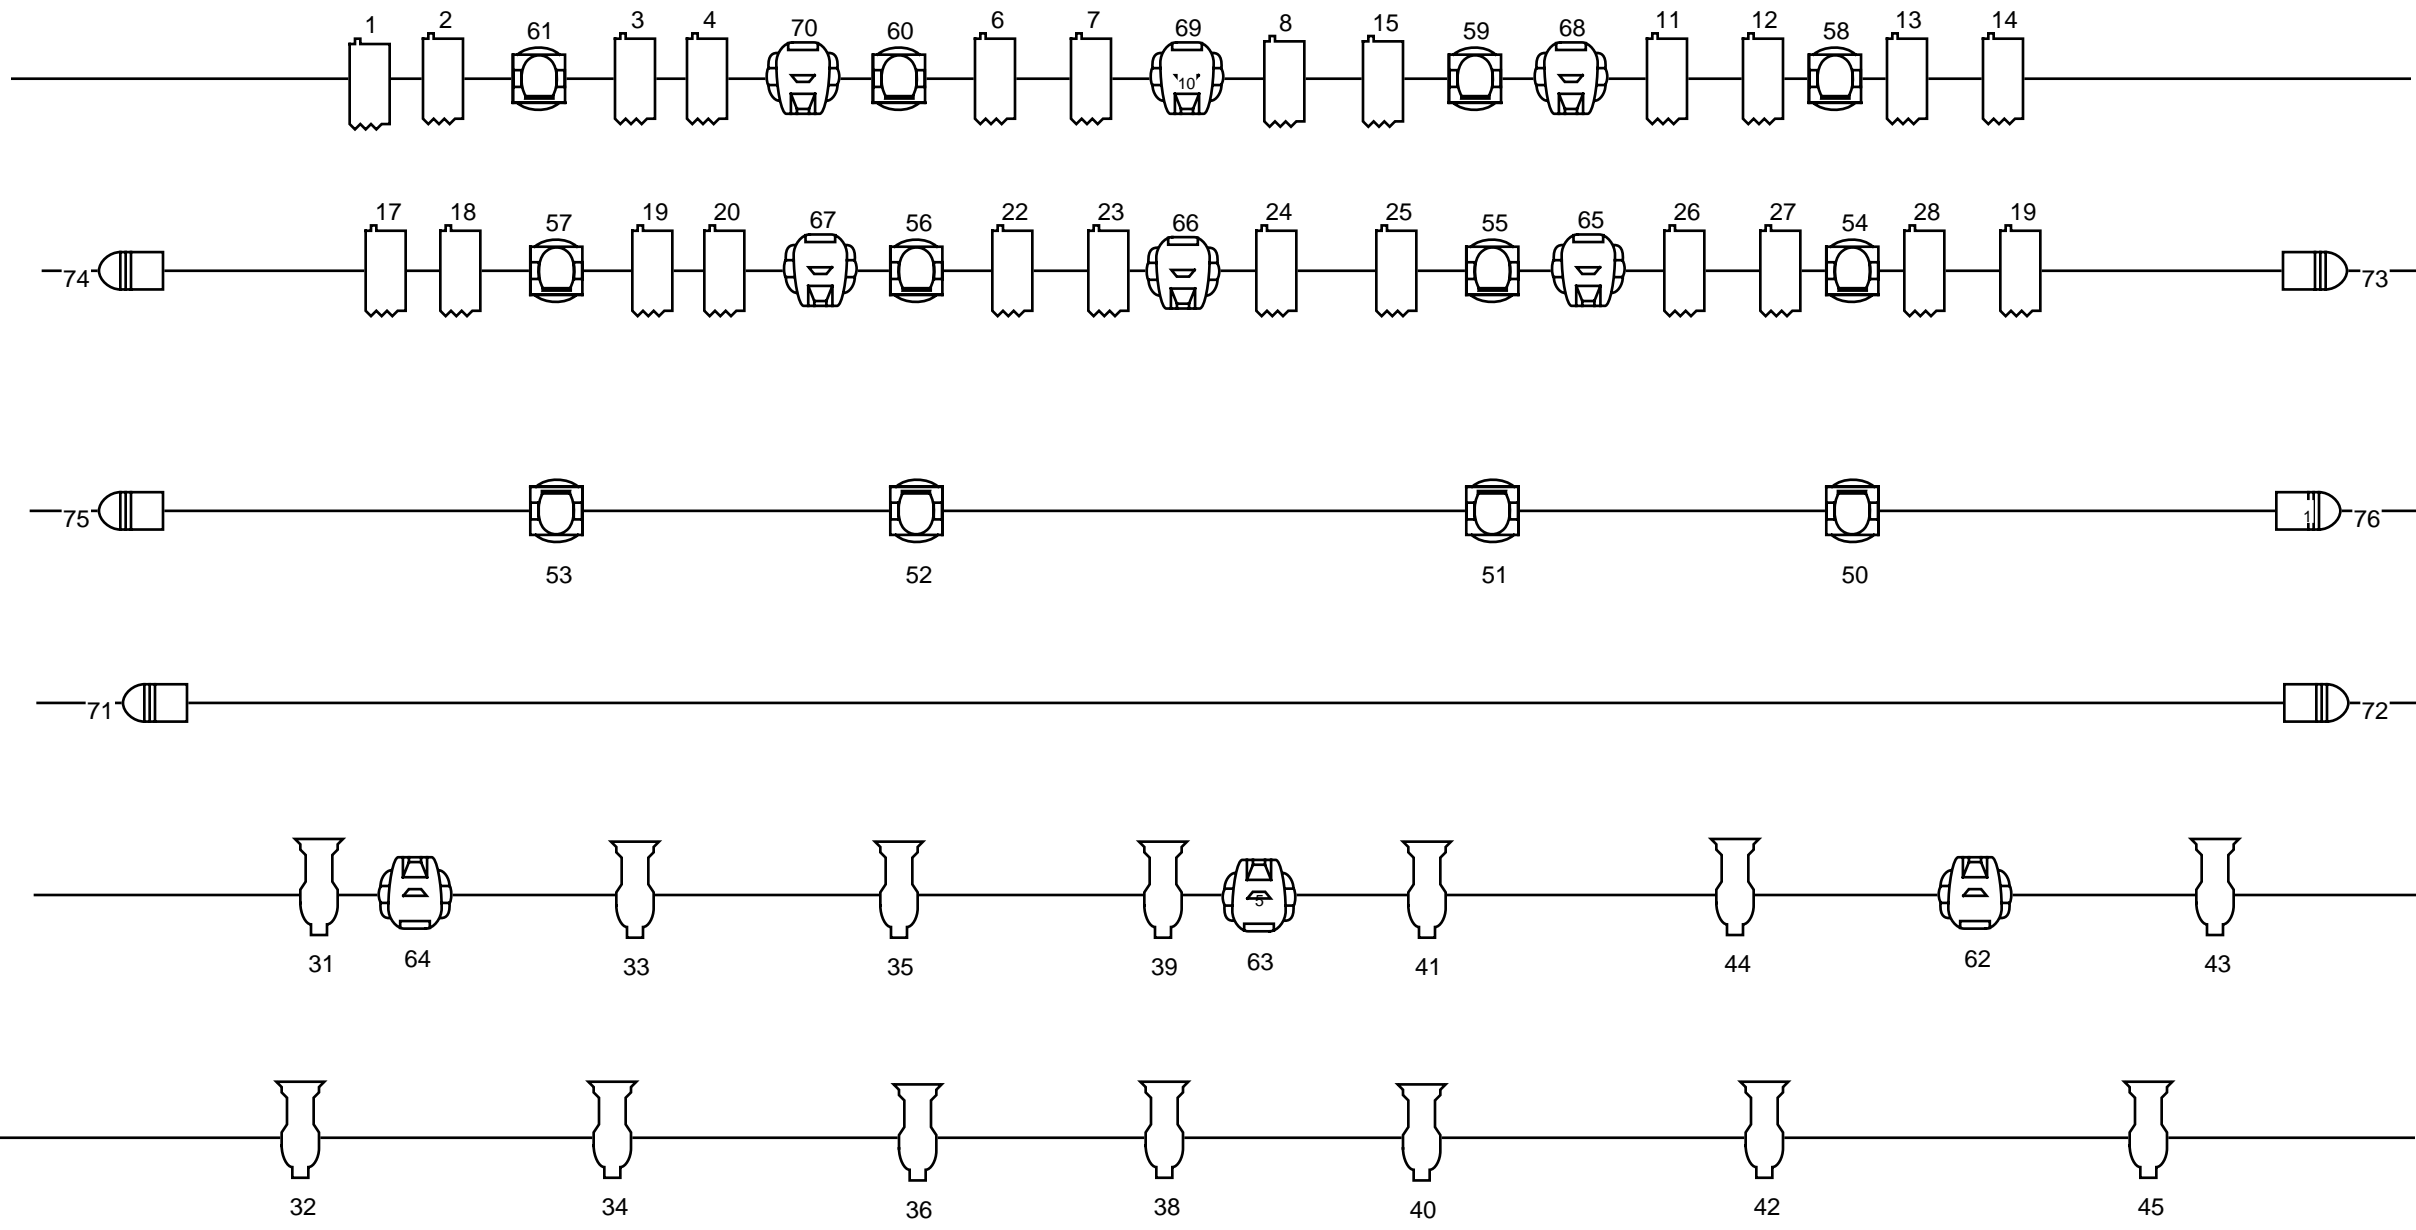

# Light Plot

VENUE: DRAMA THEATRE

2/7/23

# SYMBOL KEYS DRAMA LX PLAN

Key			
	FRESNEL 1K		LED Par64
	Pacific 800W		ROBE BMFL B
	ADB P 1K		MAC 550 SPOT
	PC 2K		ROBE 600 WASH

### Symbol key

-  1kW Moleparcan, LED Par 64 RGBW (69)
-  Theater Fresnel (20)
-  Robin 600 LEDWash (20)
-  Mini P 20W Profile (16)
-  Robin MMX Spot (12)
-  MAC Quantum Profile (9)
-  Profile Zoom (8)
-  Profile Zoom (1)

Project		DEAN'S CONCERT
Project location		
THE SOUTH AFRICAN STATE THEATRE		
Project date		08/09/2025 - 15/09/2025
Drawing author	SANDRA RATHOGWA	Drawing version 2
Lighting designer		
WANDILE MGCODO		