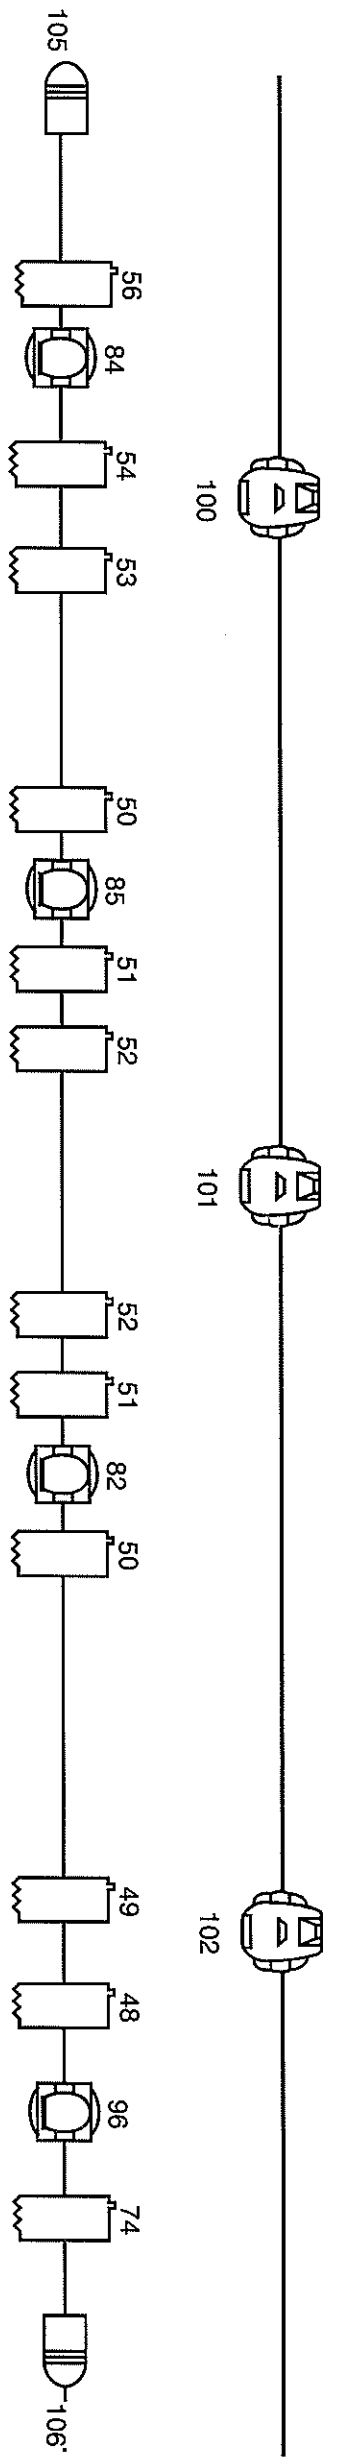

	<h1>M ALOMBO Plot</h1>
Venue:	
Designer:	
11/18/21	

<h2>Key</h2>  <p>Channel</p>	 <span>ADB PROFILE</span>	 <span>ROBE 300</span>
	 <span>ADB FRESNEL 1K</span>	
	 <span>LED Par64</span>	
	 <span>AXCOR 300 SPOT</span>	

<b>ARENA Plot</b>	
Venue:	
Designer:	
9/29/21	

**Key**

	pacific profile		ACQPR 300
	1K FRESNEL		ROBE 300
	LED Par64		LED FLOOD
	ROBE SPOTS		

# SYMBOL KEYS DRAMA LX PLAN

Key			
	FRESNEL 1K		LED Par64
	Pacific 800W		ROBE BMFL B
	ADB P 1K		MAC 550 SPOT
	PC 2K		ROBE 600 WASH

### Symbol key

-  1kW Moleparcan, LED Par 64 RGBW (69)
-  Theater Fresnel (20)
-  Robin 600 LEDWash (20)
-  Mini P 20W Profile (16)
-  Robin MMX Spot (12)
-  MAC Quantum Profile (9)
-  Profile Zoom (8)
-  Profile Zoom (1)